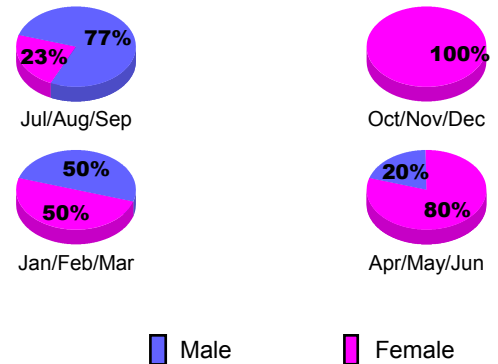

Club Results 2012-2013

Goal, New, Dropped, Gain/Loss

YTD Status Quo Clubs 2012-2013

Status Quo Clubs Compared to Status Quo Members

Club Gain/Loss 2012-2013

MEMBERSHIP

Month	Net Memb Goal	Actual New Memb	Actual Dropped Memb	Gain/Loss of Memb
2012-2013				
Jul/Aug/Sep	2	15	54	-39
Oct/Nov/Dec	2	41	40	1
Jan/Feb/Mar	5	37	37	0
Apr/May/June	30	59	54	5
Totals	39	152	185	-33

Membership Results 2012-2013

Goal, New, Dropped, Gain/Loss

Gender Comparison 2012-2013

Membership Gain/Loss 2012-2013