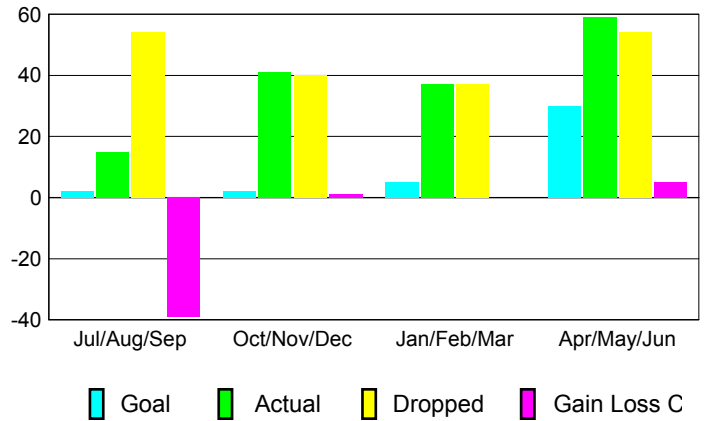

GMT: **Gary Fry**

Location: **IOWA**

GMT CA: **1**

CLUBS

Month	New Club Goal	Actual New Clubs	Actual Dropped Clubs	Gain/Loss of Clubs
2012-2013				
Jul/Aug/Sep	0	0	0	0
Oct/Nov/Dec	0	0	0	0
Jan/Feb/Mar	0	0	0	0
Apr/May/June	1	1	1	0
Totals	1	1	1	0

Club Results 2012-2013

Goal, New, Dropped, Gain/Loss

YTD Status Quo Clubs 2012-2013

Status Quo Clubs Compared to Status Quo Members

Club Gain/Loss 2012-2013

MEMBERSHIP

Month	Net Memb Goal	Actual New Memb	Actual Dropped Memb	Gain/Loss of Memb
2012-2013				
Jul/Aug/Sep	2	15	54	-39
Oct/Nov/Dec	2	41	40	1
Jan/Feb/Mar	5	37	37	0
Apr/May/June	30	59	54	5
Totals	39	152	185	-33

Membership Results 2012-2013

Goal, New, Dropped, Gain/Loss

Gender Comparison 2012-2013

Membership Gain/Loss 2012-2013